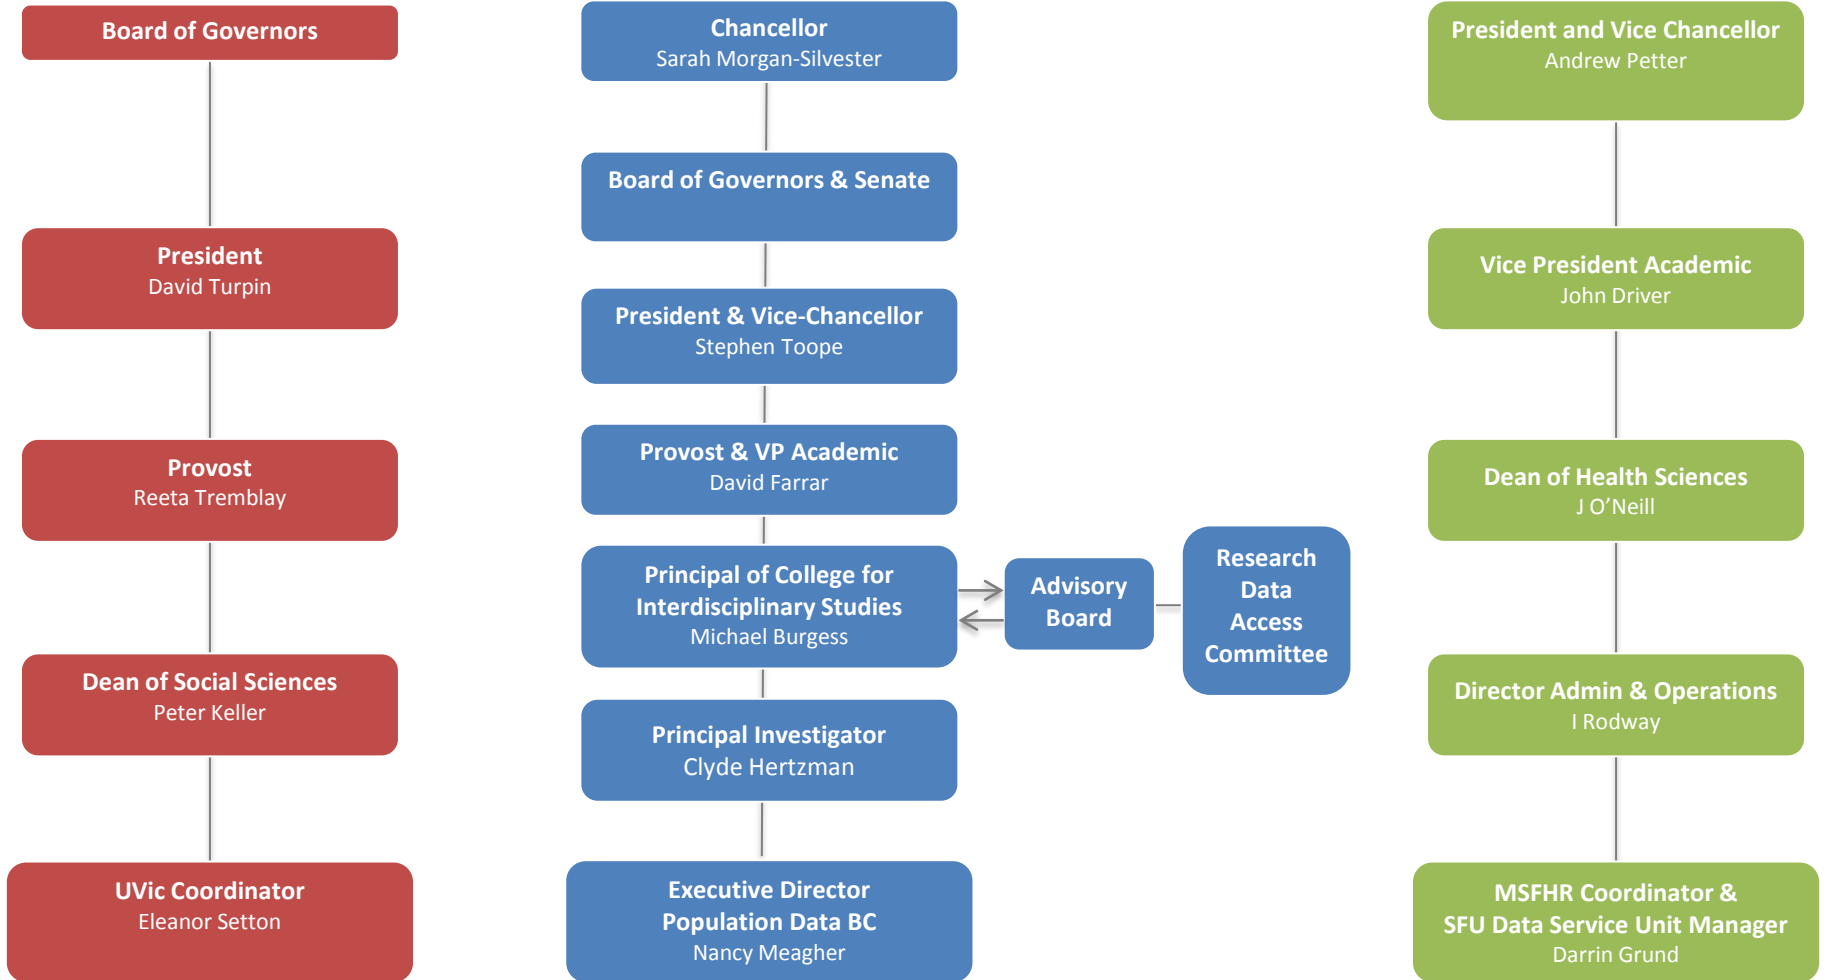

Chain of accountability

Legend: Red = UVic Blue = UBC Green = SFU — Indicates formal reporting